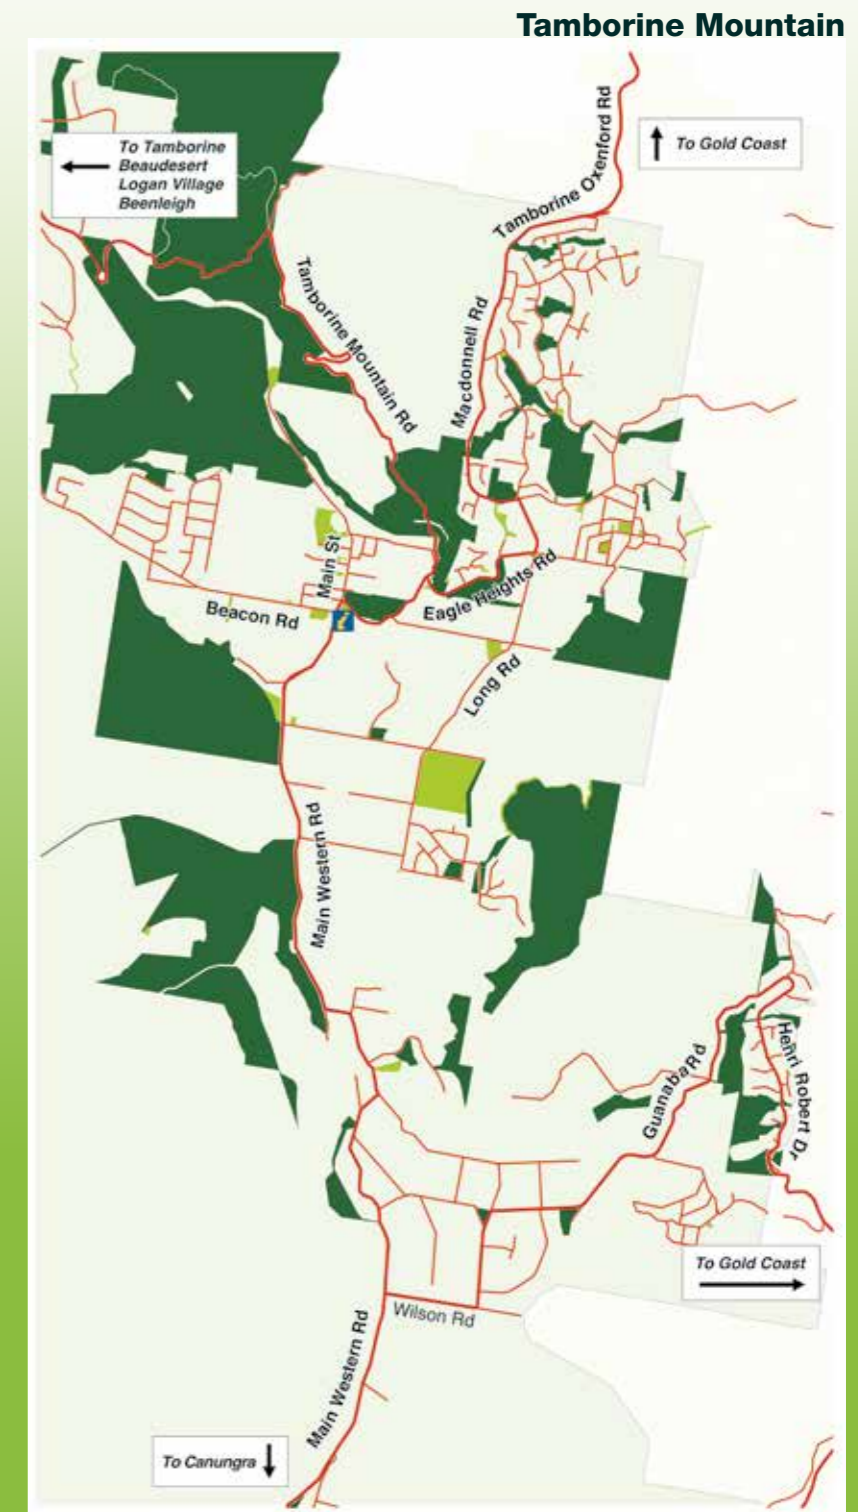

## Driving Distances

### inside the rim...

Boonah - Beaudesert	37km	41min
Boonah - Rathdowney	47km	40min
Beaudesert - Canungra	26km	23min
Beaudesert - Rathdowney	32km	24min
Canungra - Tamborine Mountain	9km	10min

Beaudesert

Boonah

Canungra

Rathdowney

Tamborine Mountain