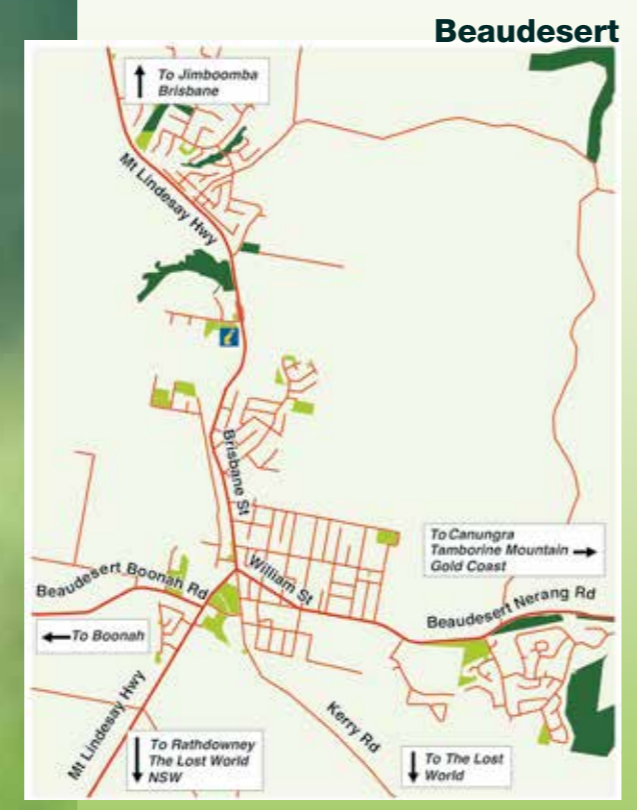

Mountain Cabins

Boonah

inside the rim...

Boonah - Beaudesert	37km	41min
Boonah - Rathdowney	47km	40min
Beaudesert - Canungra	26km	23min
Beaudesert - Rathdowney	32km	24min
Canungra - Tamborine Mountain	9km	10min