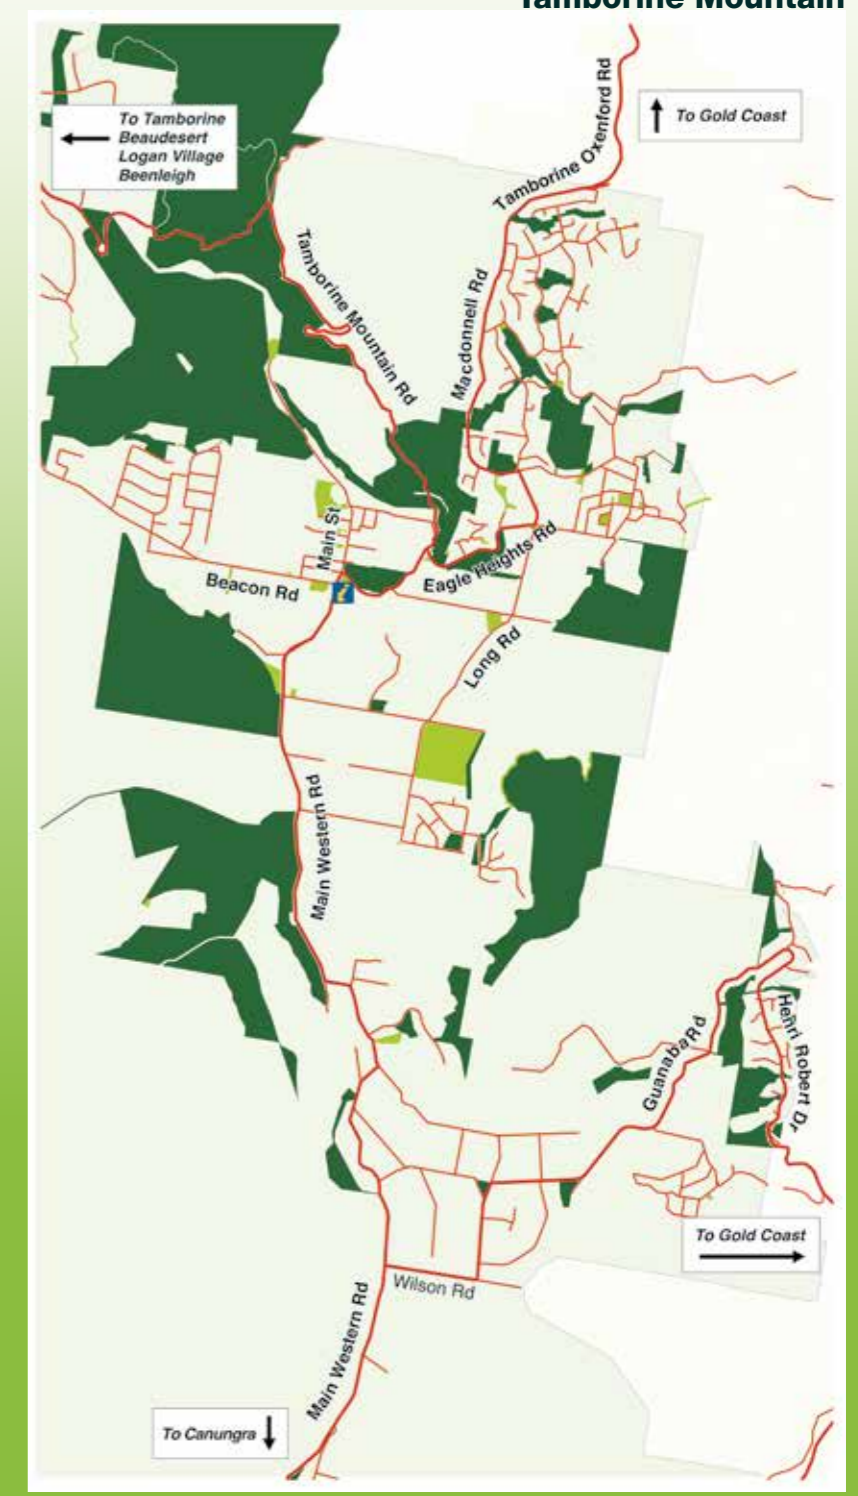

inside the rim...

Boonah - Beaudesert	37km	41min
Boonah - Rathdowney	47km	40min
Beaudesert - Canungra	26km	23min
Beaudesert - Rathdowney	32km	24min
Canungra - Tamborine Mountain	9km	10min

Beaudesert

Boonah

Canungra

Rathdowney

Tamborine Mountain

SCENIC RIM

For **more information** on the Scenic Rim story & experiences, grab a **FREE** copy of the Scenic Rim **Visitor Guide** from our Visitor Information Centres, or go to...